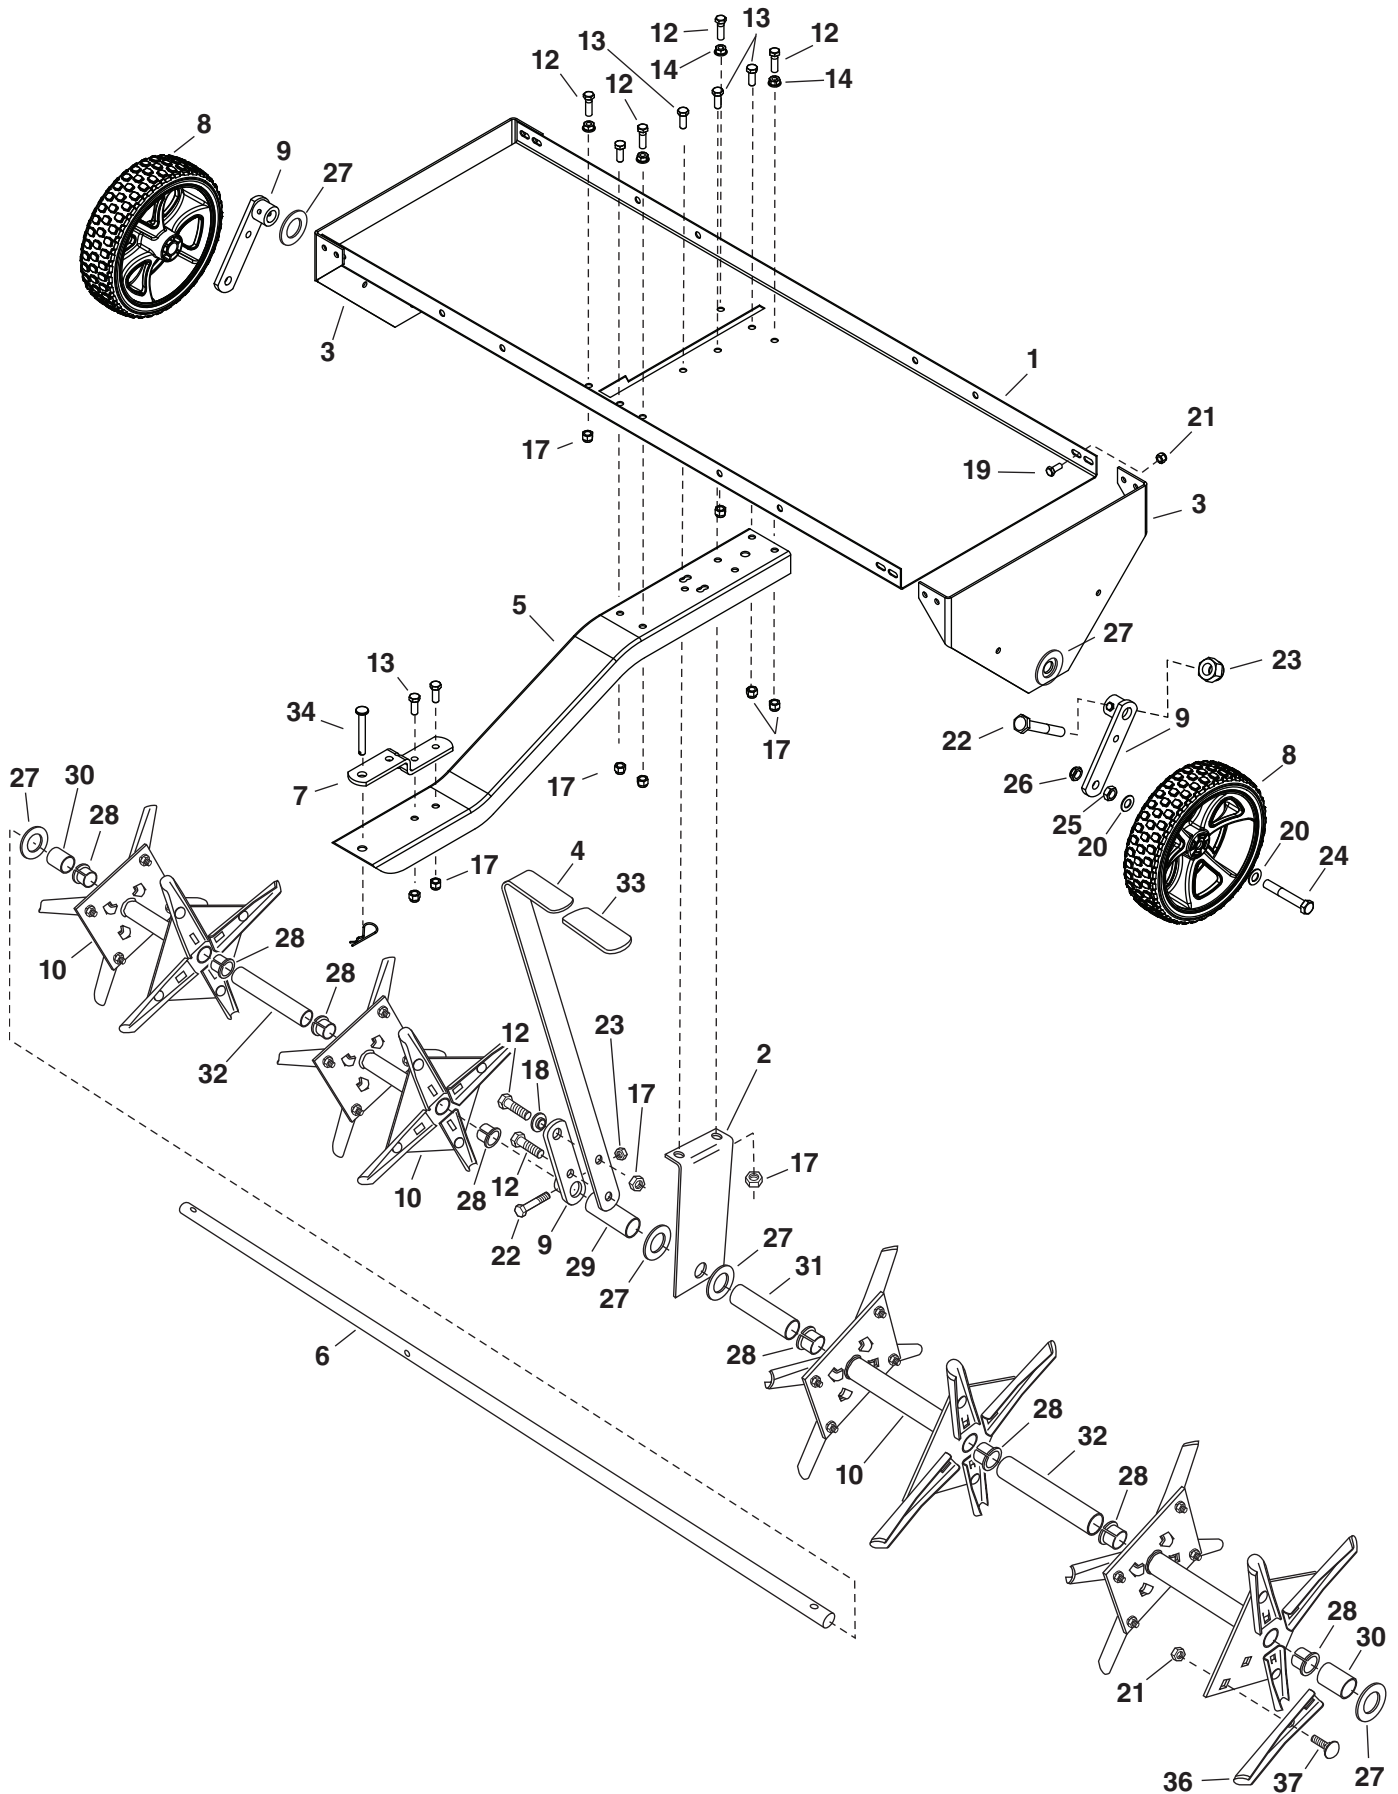

REPAIR PARTS FOR 48" PLUG AERATOR MODEL 45-02993-131

REPAIR PARTS FOR 48" PLUG AERATOR MODEL 45-02993-131

REF	PART NO.	QTY	DESCRIPTION	REF	PART NO.	QTY	DESCRIPTION
1	28647OR1	1	Tray (48")	22	1509-69	3	Hex Bolt, 1/4-20 x 1-3/4" Long
2	24623	1	Middle Brace	23	47189	3	Nylock Nut, 1/4-20 Thd.
3	24619OR1	2	End Plate	24	46526	2	Hex Bolt, 1/2-13 x 3-1/4" Long
4	24624BL1	1	Lift Handle	25	43019	2	Hex Jam Nut, 1/2-13 Thd.
5	28642BL3	1	Tongue	26	48115	2	Nylock Jam Nut, 1/2" Thd.
6	2-24	1	Shaft (48")	27	43009	8	Flat Washer, 3/4"
7	23687BL1	1	Hitch Bracket	28	42953	8	Split Bearing, 3/4"
8	41863	2	Wheel	29	2-81	1	Spacer
9	68589BL1	3	Wheel Bracket Assembly	30	44500	2	Spacer, 1.00" Long
10	63929BL1	4	Spool Assembly (Double)	31	46537	1	Spacer, 3.90" Long
12	43087	6	Hex Bolt, 3/8-16 x 1-1/4" Long	32	47675	2	Spacer, 5.29" Long
13	43001	6	Hex Bolt, 3/8-16 x 1" Long	33	47707	1	Grip
14	44072	4	Nut, Hex 3/8 Whizloc	34	47623	1	Hitch Pin, 3/8" Flat Head
17	HA21362	12	Nylock Nut, 3/8-16 Thd.	35	43343	1	Hair Cotter Pin, 1/8"
18	44685	1	Spacer, Shoulder	36	24924	32	Knife, Aerator
19	43182	8	Hex Bolt, 5/16-18 x 3/4" Long	37	43080	32	Carriage Bolt, 5/16-18 x 3/4"
20	R19171616	4	Washer, .531" x 1" x .059"		3-32	1	Owners Manual
21	47810	40	Nylock Nut, 5/16-18 Thd.				